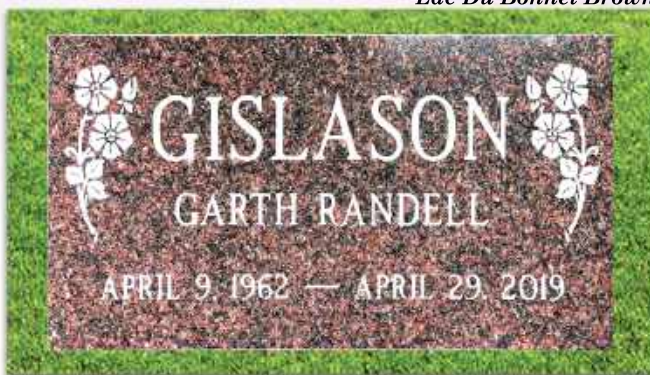

Lac Du Bonnet Brown

Flat Marker 20" x 10" x 04"

$779