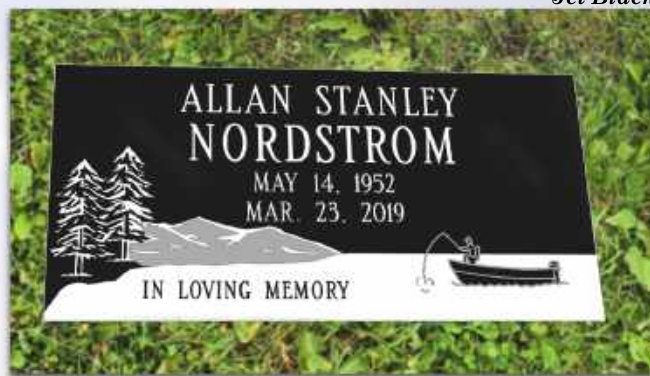

\$1,300

Jet Black

Flat Marker 24" x 12" x 04"

\$1,300

Jet Black

Flat Marker 20" x 10" x 04"

\$779

Jet Black