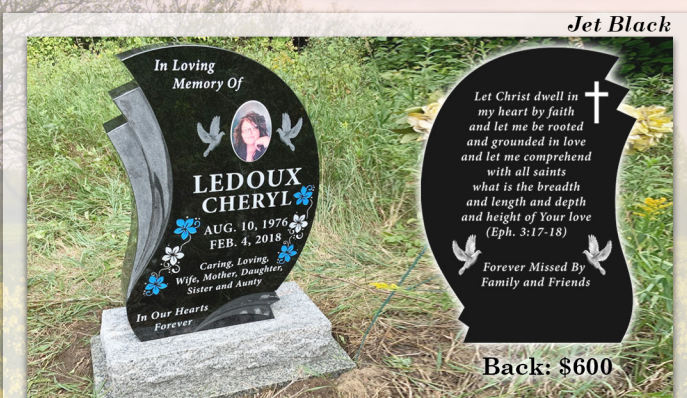

\$5,900

Jet Black

Monument 36" x 08" x 34" P5 (Custom)
Base 48" x 12" x 08"

\$7,385

Dark Brits

Monument 30" x 08" x 36" P2
Base 48" x 12" x 06"

\$7,075

Jet Black