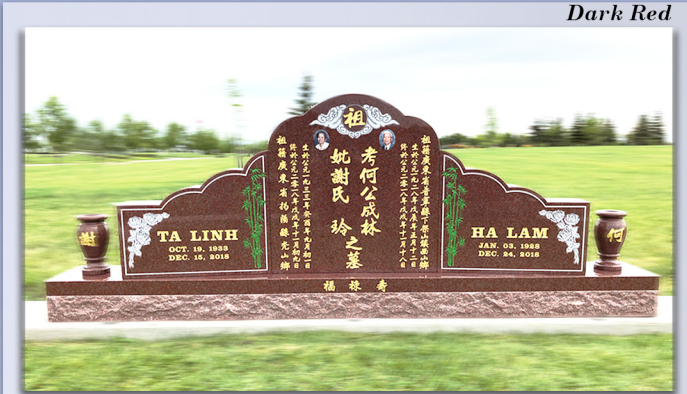

Jet Black

Pillow Marker 30" x 12" x 8/5" P1 **\$3,480**
Base 34" x 16" x 06"

Jet Black

Flat Marker 36" x 14" x 04" P1 **\$2,150**

Custom Stones

Dark Red

Monument 94" x 08" x 36" P5
Base 120" x 14" x 08"

Call for price